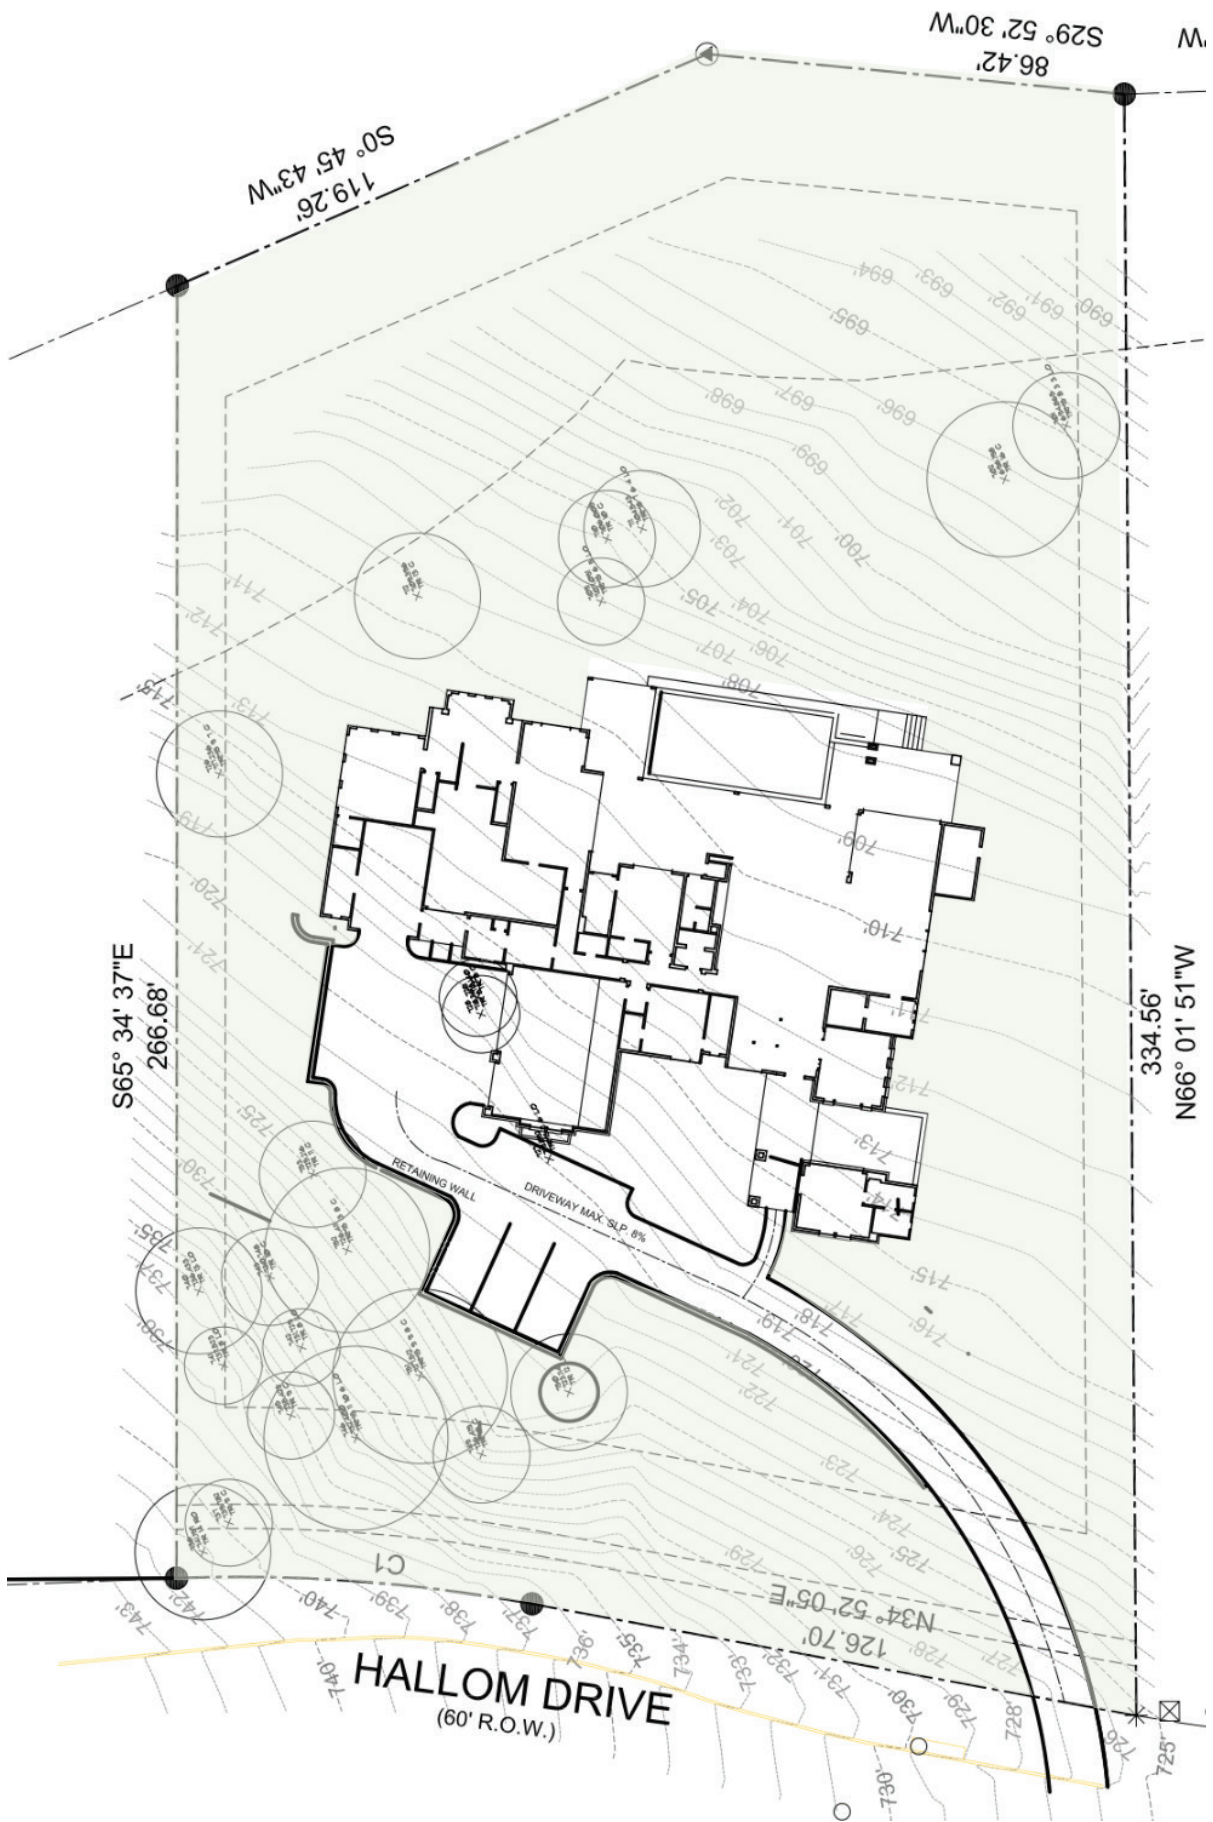

SITE PLAN

1803 SCENIC VIEW DRIVE